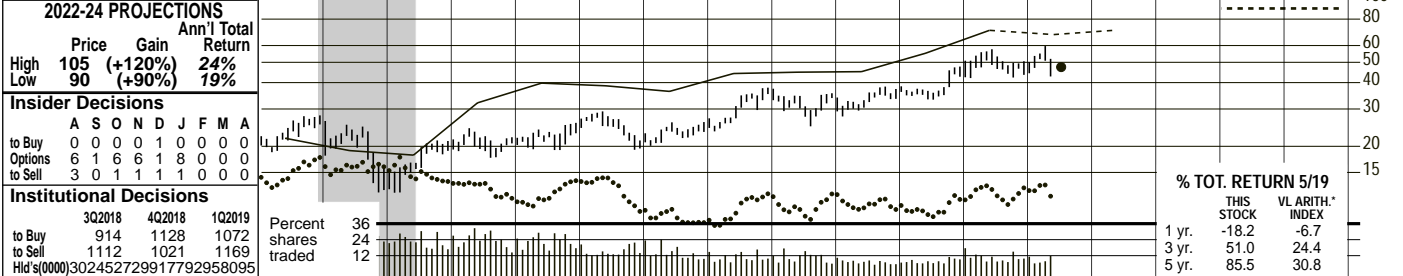

TIMELINESS 3 Lowered 5/10/19	High: 26.3 21.3 24.4 25.8 29.3 26.0 37.9 37.5 38.4	47.6 57.6 59.6	Target Price Range 2022 2023 2024
SAFETY 1 Raised 4/10/09	Low: 12.1 12.0 17.6 19.2 19.2 20.1 23.5 24.9 27.7	33.2 42.0 42.9	
TECHNICAL 3 Lowered 6/28/19	LEGENDS — 11.0 x "Cash Flow" p sh ... Relative Price Strength Options: Yes Shaded area indicates recession		
BETA 1.05 (1.00 = Market)			